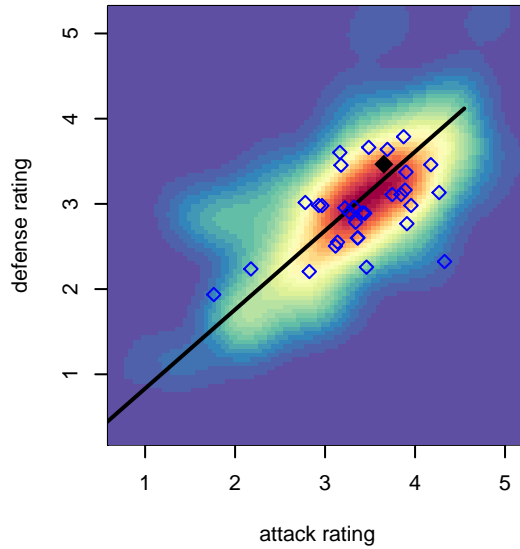

## PCU Red B98

Portland City United SC  
 Portland, OR  
 B98 total strength=1827  
 attack=38.6 defense=31.99  
 spr league = Win OYS B98 Premier

alt names used:  
 PCU 98B Red  
 PORTLAND CITY UNITED SC PCU 98B RED  
 PCU 98B RED  
 PORTLAND CITY UNITED SC PCU 98B RED  
 PCU 98B Red  
 PCU 98B Red

**attack and defense variance (black dot)  
relative to other teams  
and top 10 in region**

**attack and defense rating  
relative to others at age  
and all opponents in last 13 months**

**attack and defense rating  
relative to others at age  
and all opponents in last 13 months**