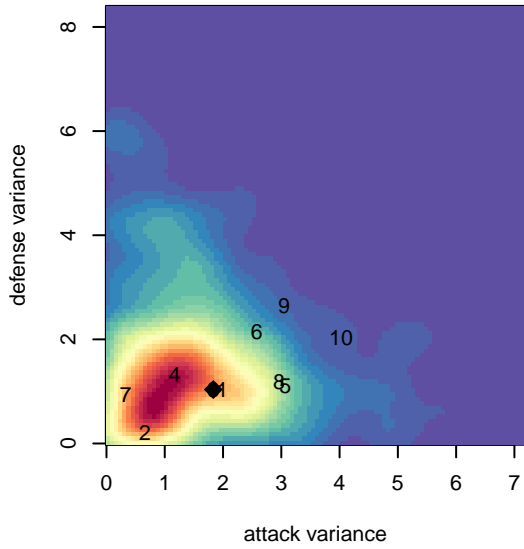

## PCU Red B98

Portland City United SC  
 Portland, OR  
 B98 total strength=1827  
 attack=38.6 defense=31.99  
 spr league = Win OYS B98 Premier

alt names used:  
 PCU 98B Red  
 PORTLAND CITY UNITED SC PCU 98B RED  
 PCU 98B RED  
 PORTLAND CITY UNITED SC PCU 98B RED  
 PCU 98B Red  
 PCU 98B Red

**attack and defense variance (black dot)  
relative to other teams  
and top 10 in region**

**attack and defense rating  
relative to others at age  
and all opponents in last 13 months**

**attack and defense rating  
relative to others at age  
and all opponents in last 13 months**