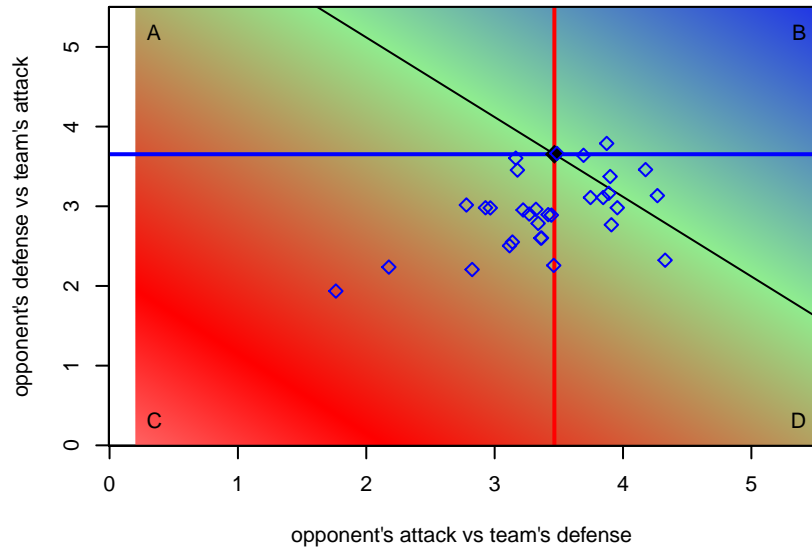

## PCU Red B98

Portland City United SC  
 Portland, OR  
 B98 total strength=1827  
 attack=38.6 defense=31.99  
 spr league = Win OYS B98 Premier

alt names used:  
 PCU 98B Red  
 PORTLAND CITY UNITED SC PCU 98B RED  
 PCU 98B RED  
 PORTLAND CITY UNITED SC PCU 98B RED  
 PCU 98B Red  
 PCU 98B Red

**attack and defense variance (black dot)  
relative to other teams  
and top 10 in region**

**attack and defense rating  
relative to others at age  
and all opponents in last 13 months**

**attack and defense rating  
relative to others at age  
and all opponents in last 13 months**

**Performance relative to 13 month average**

**Performance relative to 13 month average**

Distribution of opponents  
 Red = Lose zone, Blue = Win zone, Green = Even  
 Black line separates win/lose zones