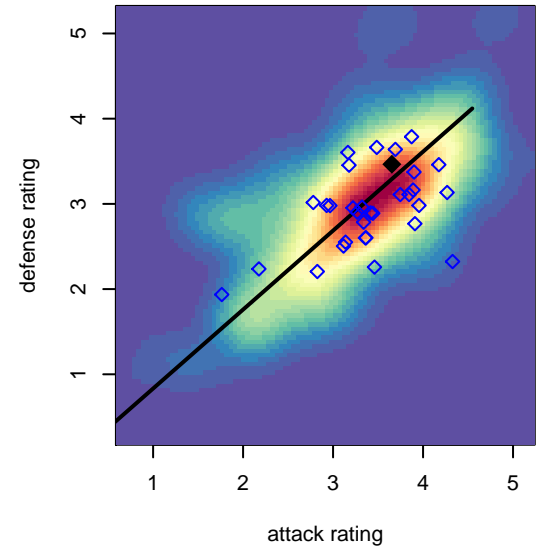

## PCU Red B98

Portland City United SC  
 Portland, OR  
 B98 total strength=1827  
 attack=38.6 defense=31.99  
 spr league = Win OYS B98 Premier

alt names used:  
 PCU 98B Red  
 PORTLAND CITY UNITED SC PCU 98B RED  
 PCU 98B RED  
 PORTLAND CITY UNITED SC PCU 98B RED  
 PCU 98B Red  
 PCU 98B Red

Venues played:  
 2016 Showcase of Champions U17/16 Platinun  
 2016 Showcase of Champions U18 Platinum U  
 2016 Clash At the Border Div 1 Gold/Silver/Bro  
 2016 PCU Summer Classic High School Gold  
 2016 Oswego Nike Cup Super Group Gold U19  
 2016 Timbers Winter Showcase 1998/99 Show  
 2016 Win OYS B98 Premier  
 2016 OYS State Cup B98

**attack and defense variance (black dot)  
relative to other teams  
and top 10 in region**

**attack and defense rating  
relative to others at age  
and all opponents in last 13 months**

**attack and defense rating  
relative to others at age  
and all opponents in last 13 months**

**Performance relative to 13 month average**

**Performance relative to 13 month average**

Distribution of opponents  
 Red = Lose zone, Blue = Win zone, Green = Even  
 Black line separates win/lose zones