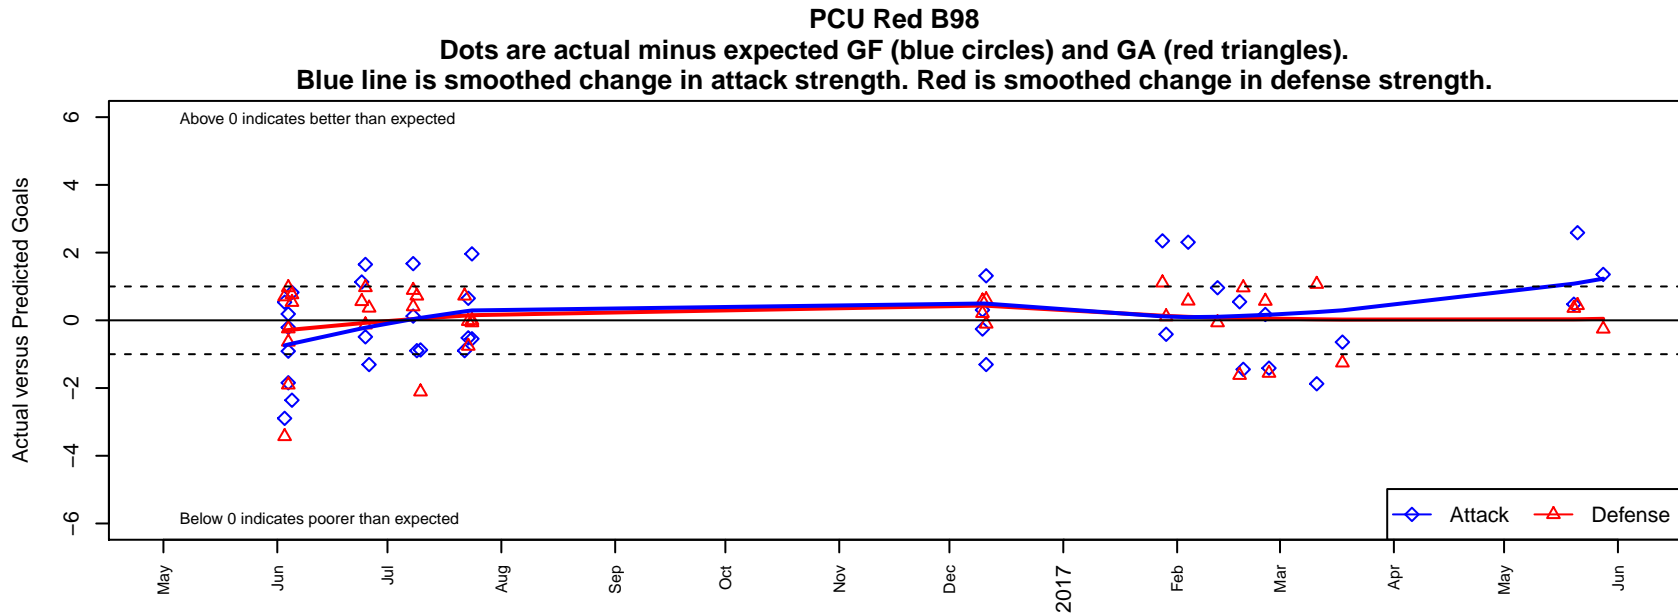

## PCU Red B98

Portland City United SC  
 Portland, OR  
 B98 total strength=1827  
 attack=38.6 defense=31.99  
 spr league = Win OYS B98 Premier

alt names used:  
 PCU 98B Red  
 PORTLAND CITY UNITED SC PCU 98B RED  
 PCU 98B RED  
 PORTLAND CITY UNITED SC PCU 98B RED  
 PCU 98B Red  
 PCU 98B Red

**attack and defense variance (black dot)  
relative to other teams  
and top 10 in region**

**attack and defense rating  
relative to others at age  
and all opponents in last 13 months**

**attack and defense rating  
relative to others at age  
and all opponents in last 13 months**

**Performance relative to 13 month average**

**Performance relative to 13 month average**

Distribution of opponents  
 Red = Lose zone, Blue = Win zone, Green = Even  
 Black line separates win/lose zones